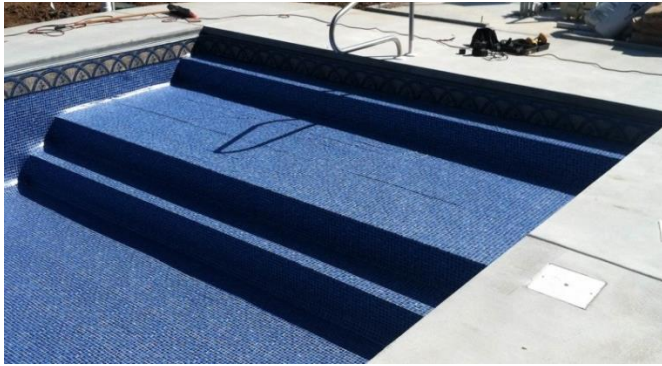

4121 W Walker St
Wichita, KS 67209

Aquasizers Pool Co
Pool Step Options

www.aquasizers.com
316.264.7665

*Sun-Ledge w/
steps on each side*

*Corner Steps
7' or 9'*

4x8 End Step

*Stadium Steps
w/ Extended Second Step*

7' Corner Step w/ Bench

*Custom Corner Step
w/ 6' Right & Left
Benches*

*Full Length /
Stadium Steps*

*Deep End
Corner Bench*