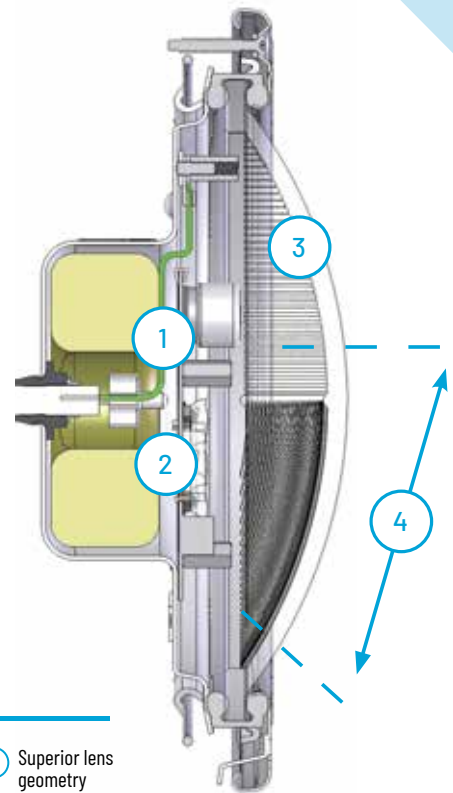

BETTER LIGHT DISPERSION.

The innovative lens geometry and reflector design of the IntelliBrite 5g Lights provide a choice in positioning based on a pool's shape and layout. The default wide mode is used for lights in the side of pools, while the narrow mode is used for lighting under diving boards and can illuminate the length of the pool. Plus, the IntelliBrite 5g's light beam distribution eliminates "hot spots" and glare.